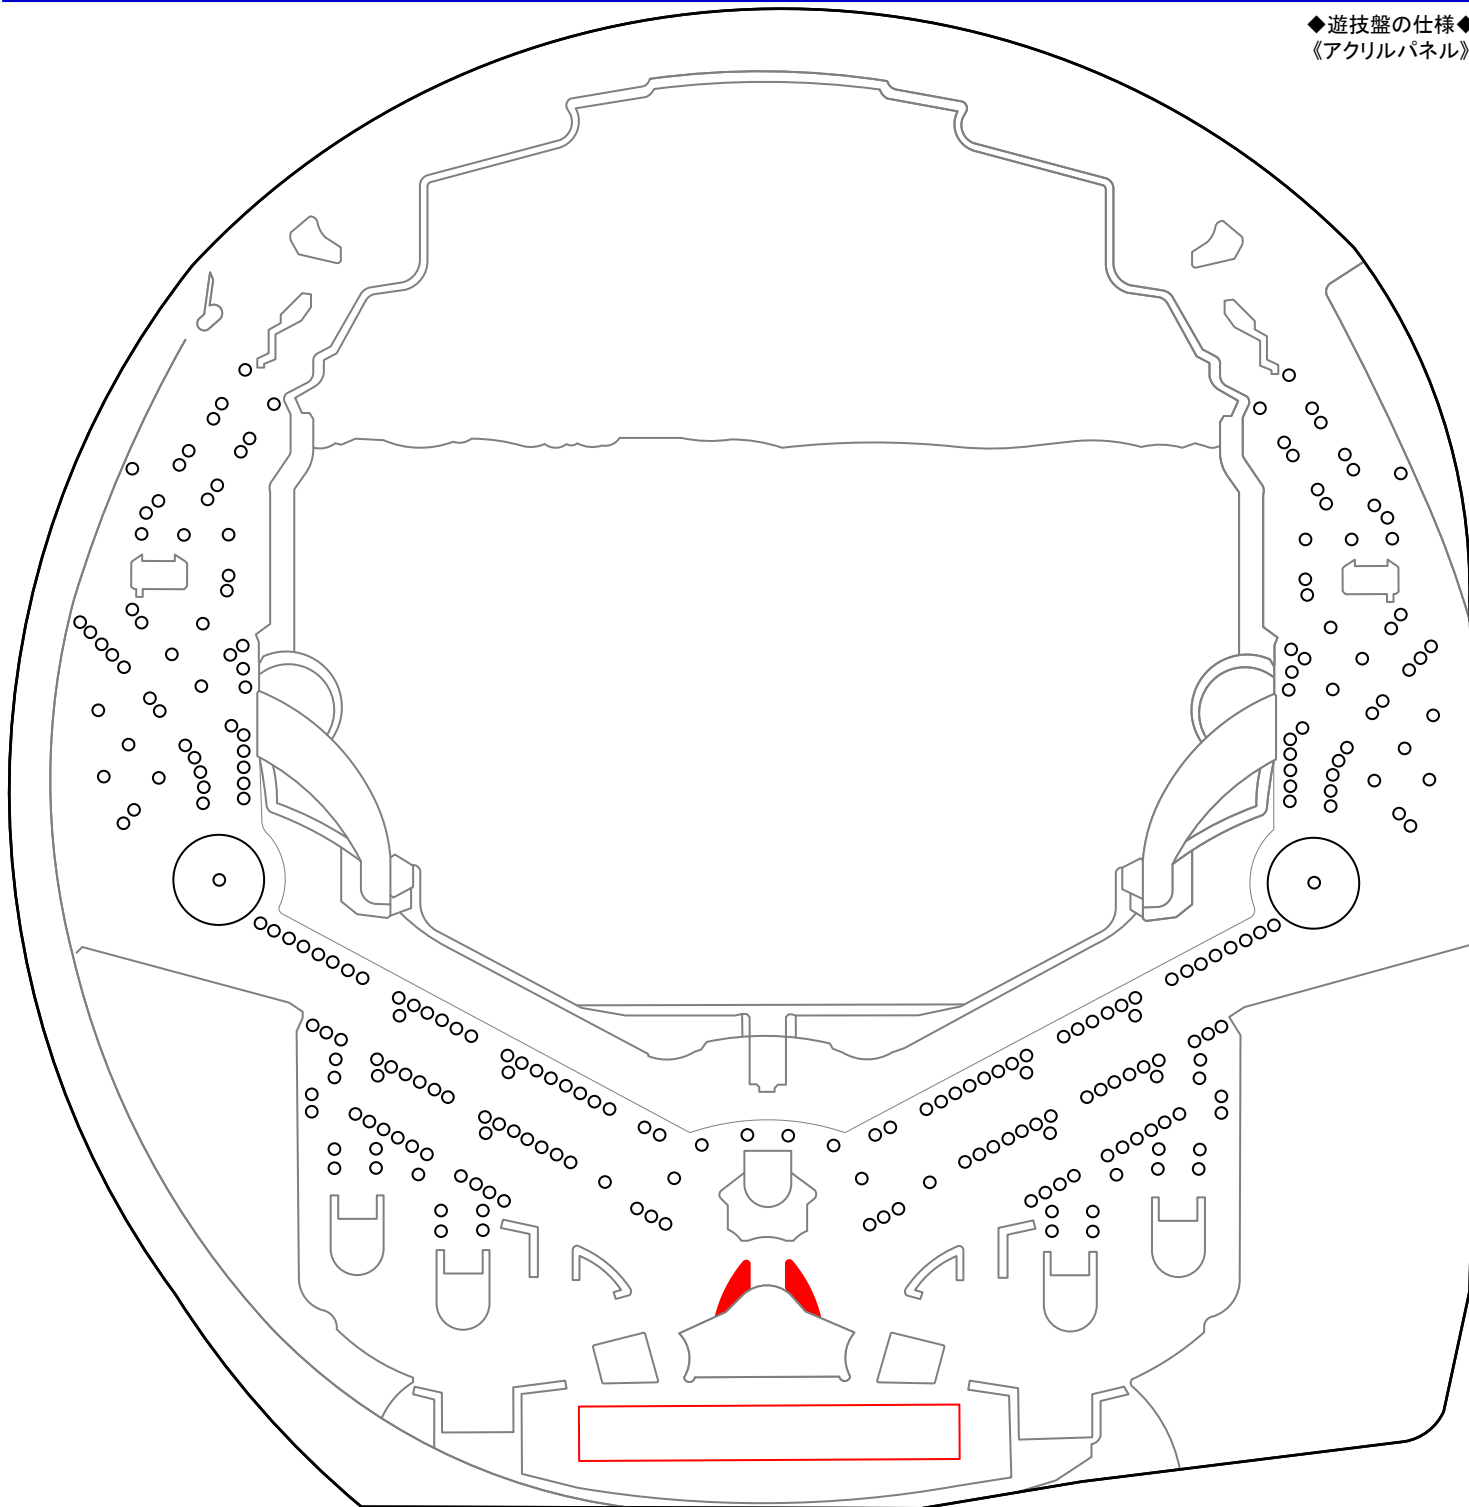

◆遊技盤の仕様◆
《アクリルパネル》

M E M O

Handwritten notes area with horizontal lines for text entry.