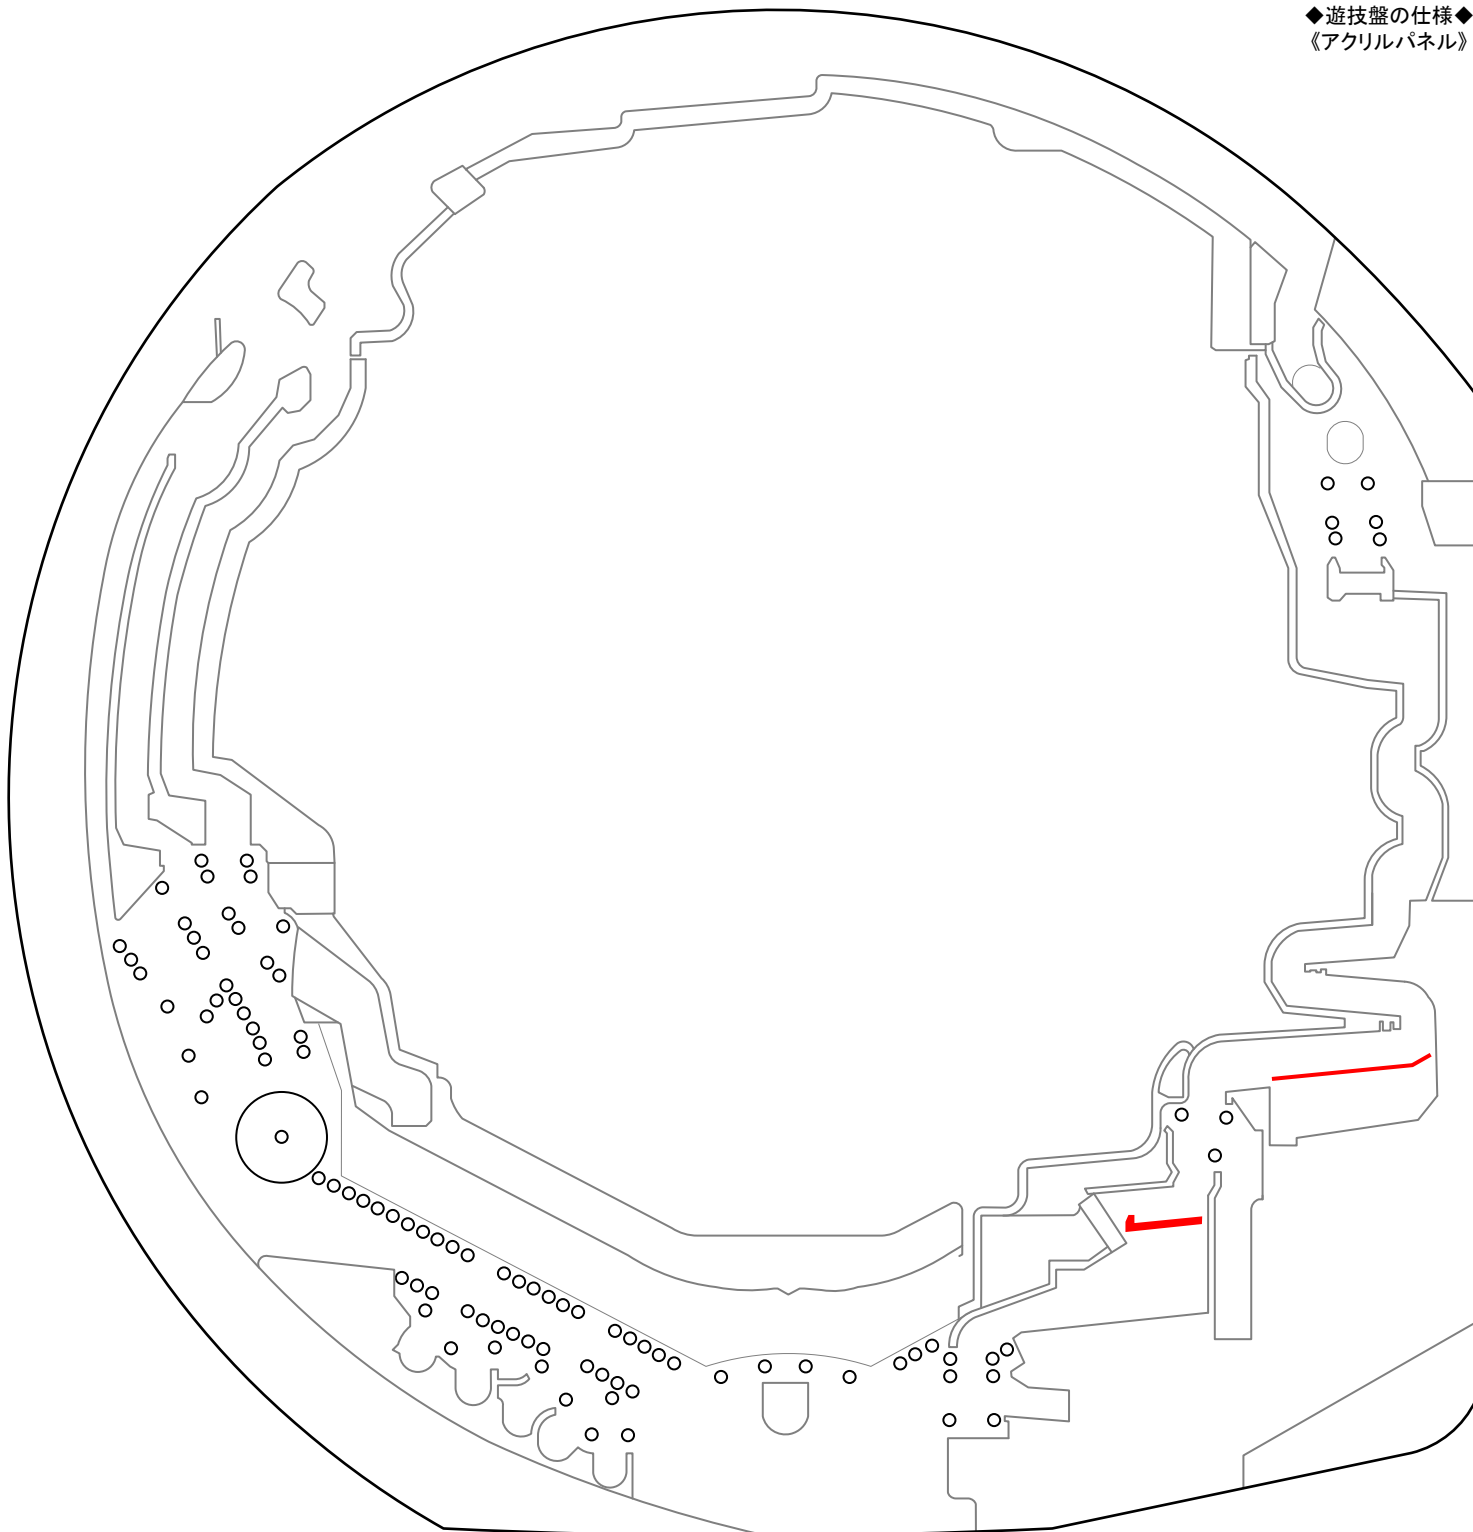

◆遊技盤の仕様◆
《アクリルパネル》

M E M O

Handwriting area with horizontal lines for notes.