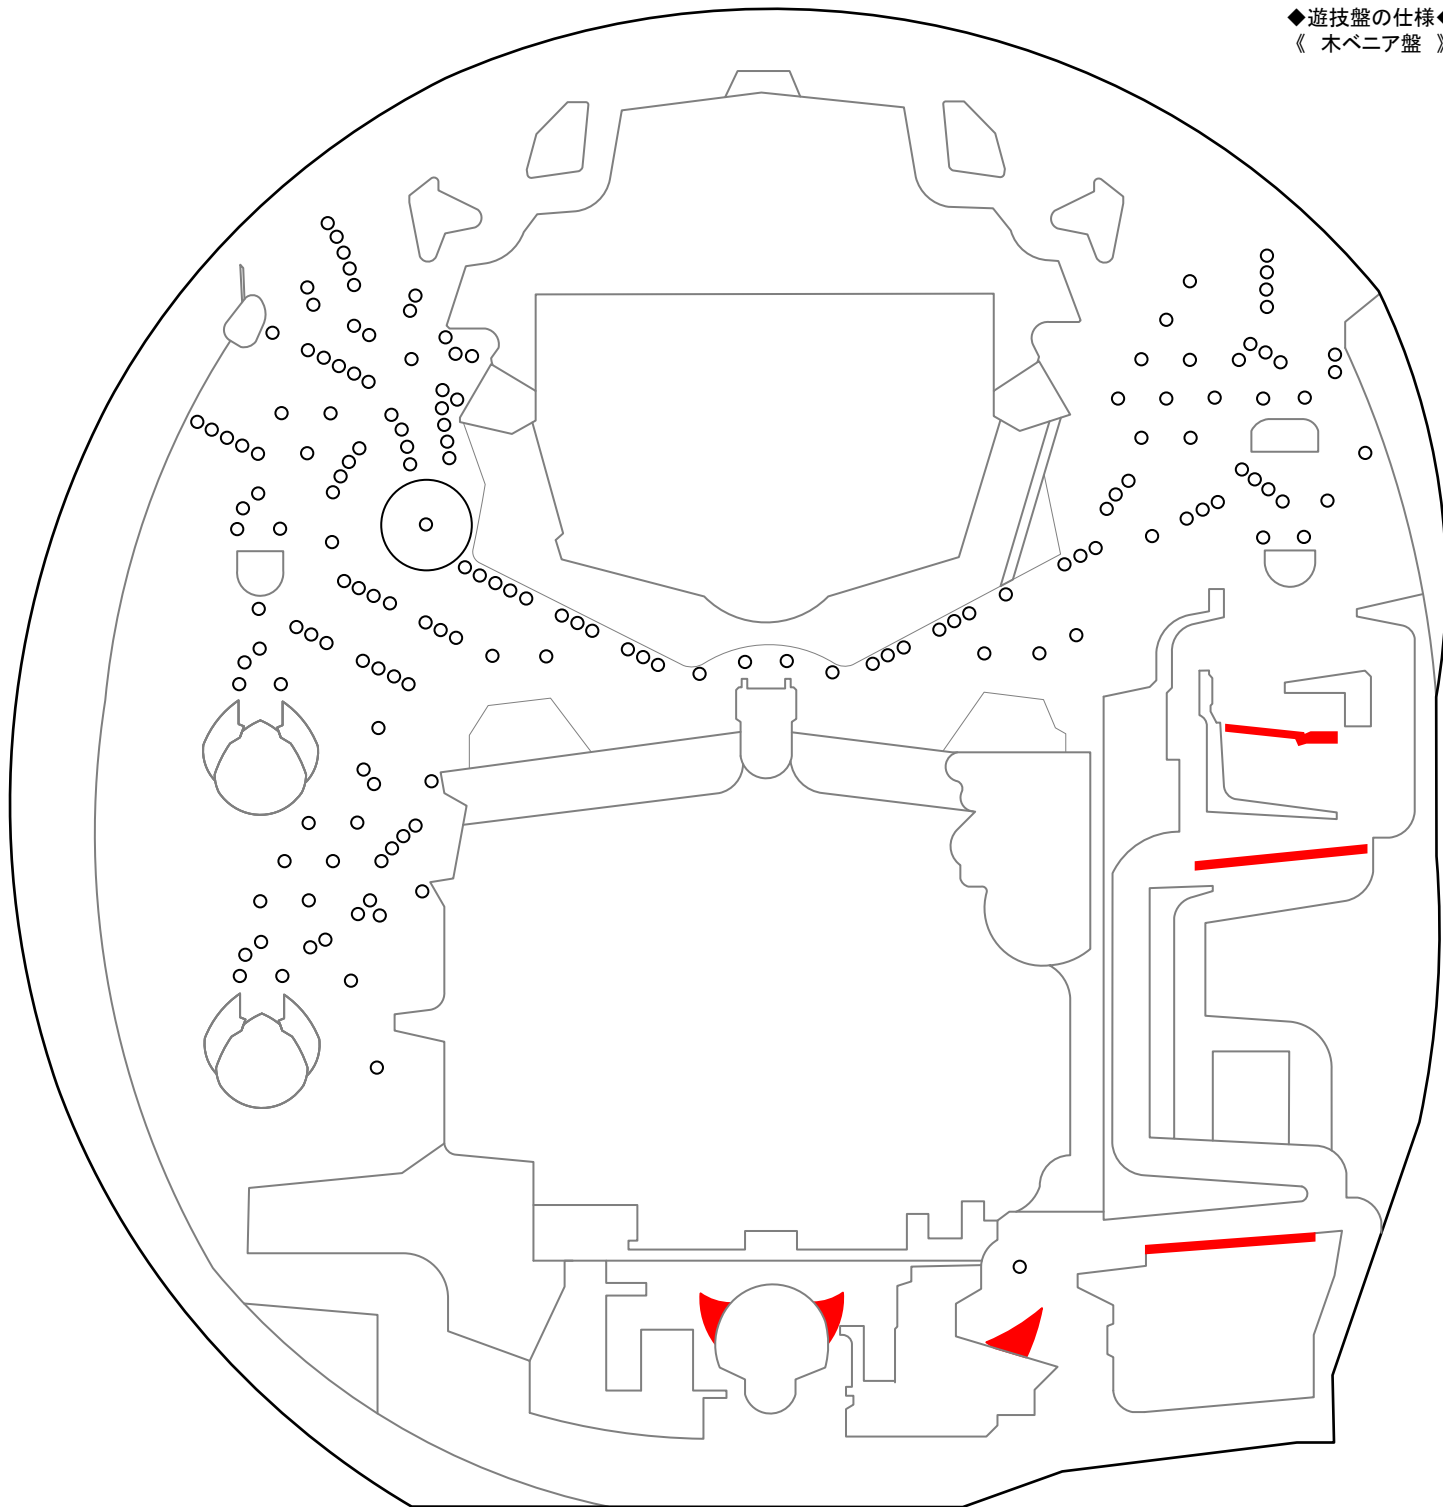

◆遊技盤の仕様◆
《 木ベニア盤 》

M E M O

Handwritten notes area with horizontal lines for text entry.