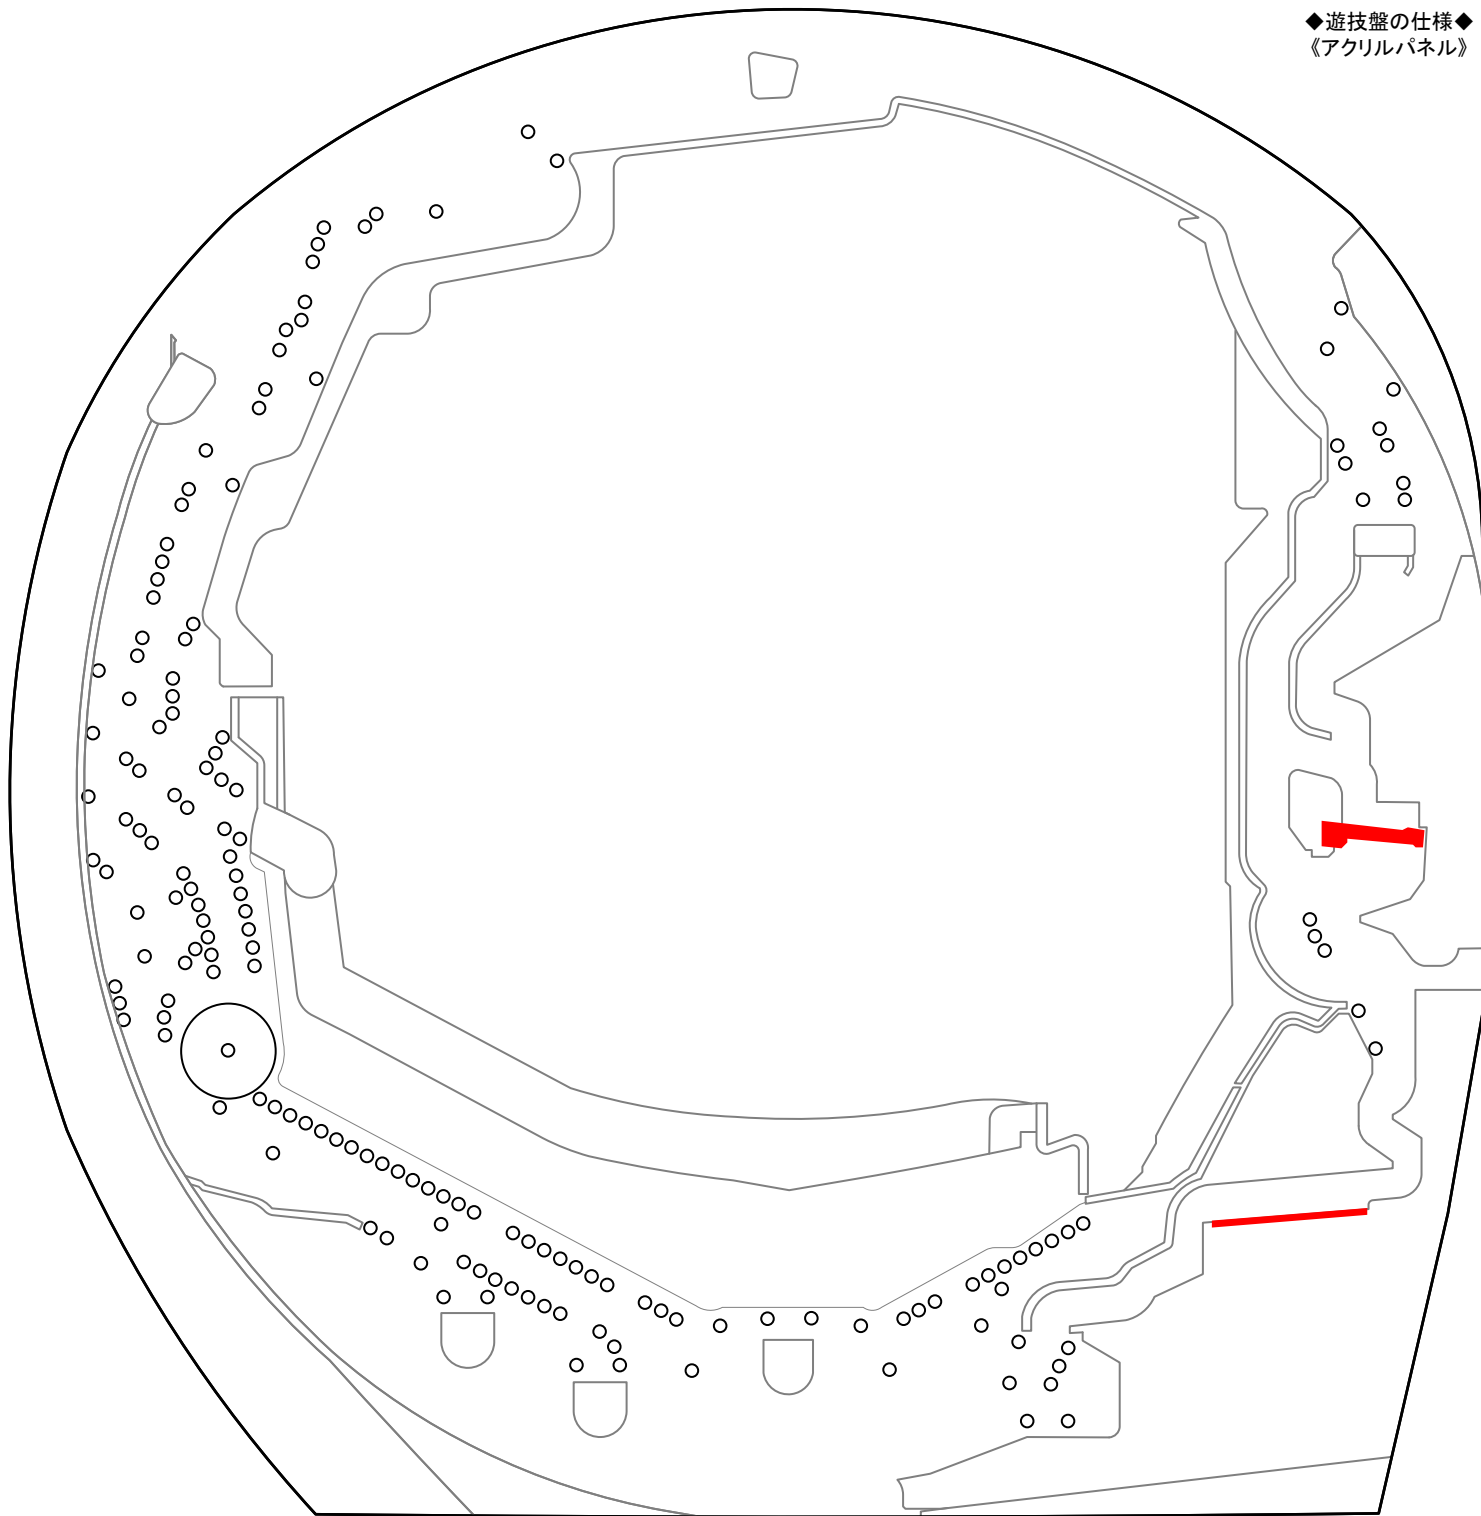

◆遊技盤の仕様◆
《アクリルパネル》

M E M O

Handwritten notes area with horizontal lines for writing.