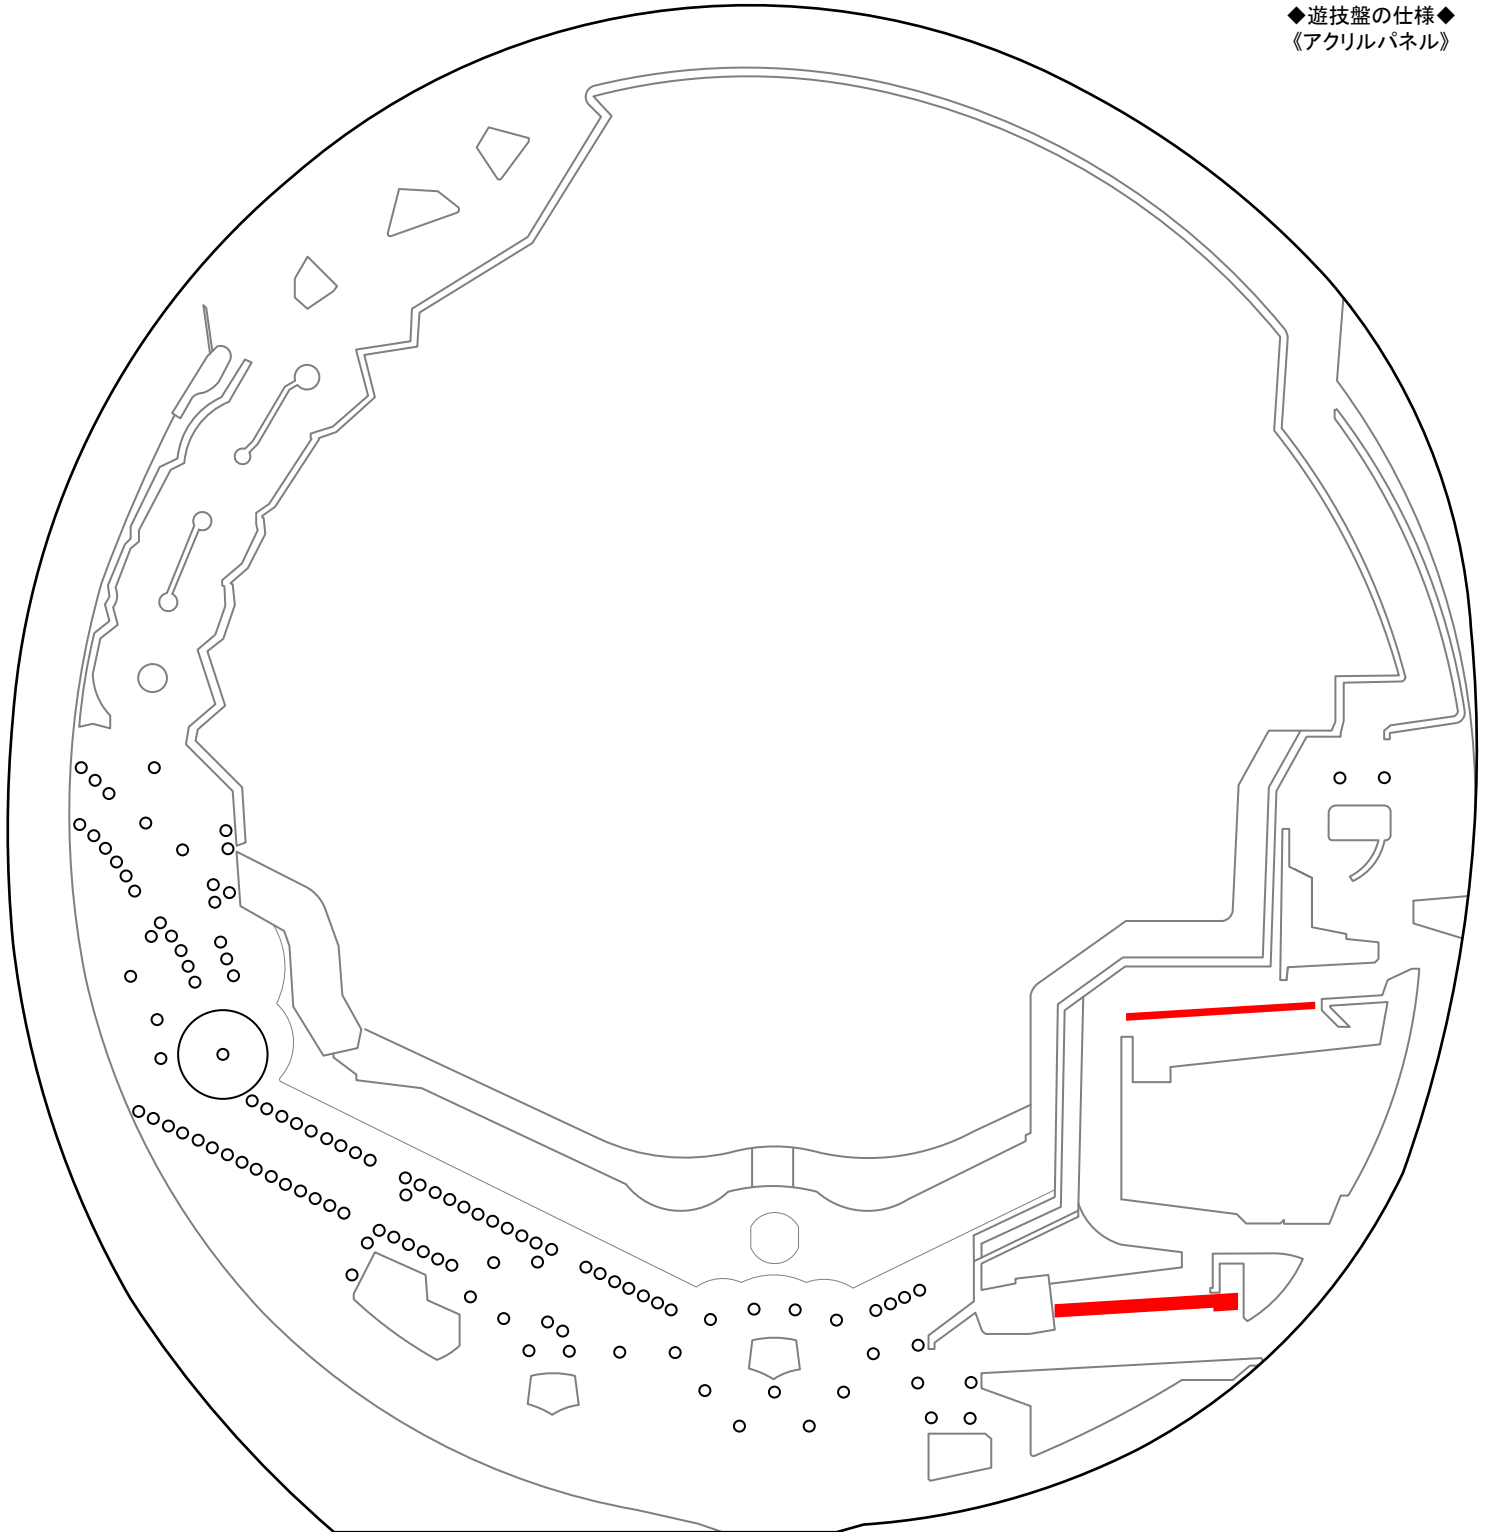

◆遊技盤の仕様◆  
《アクリルパネル》

M E M O

Handwritten notes area with horizontal lines for text entry.