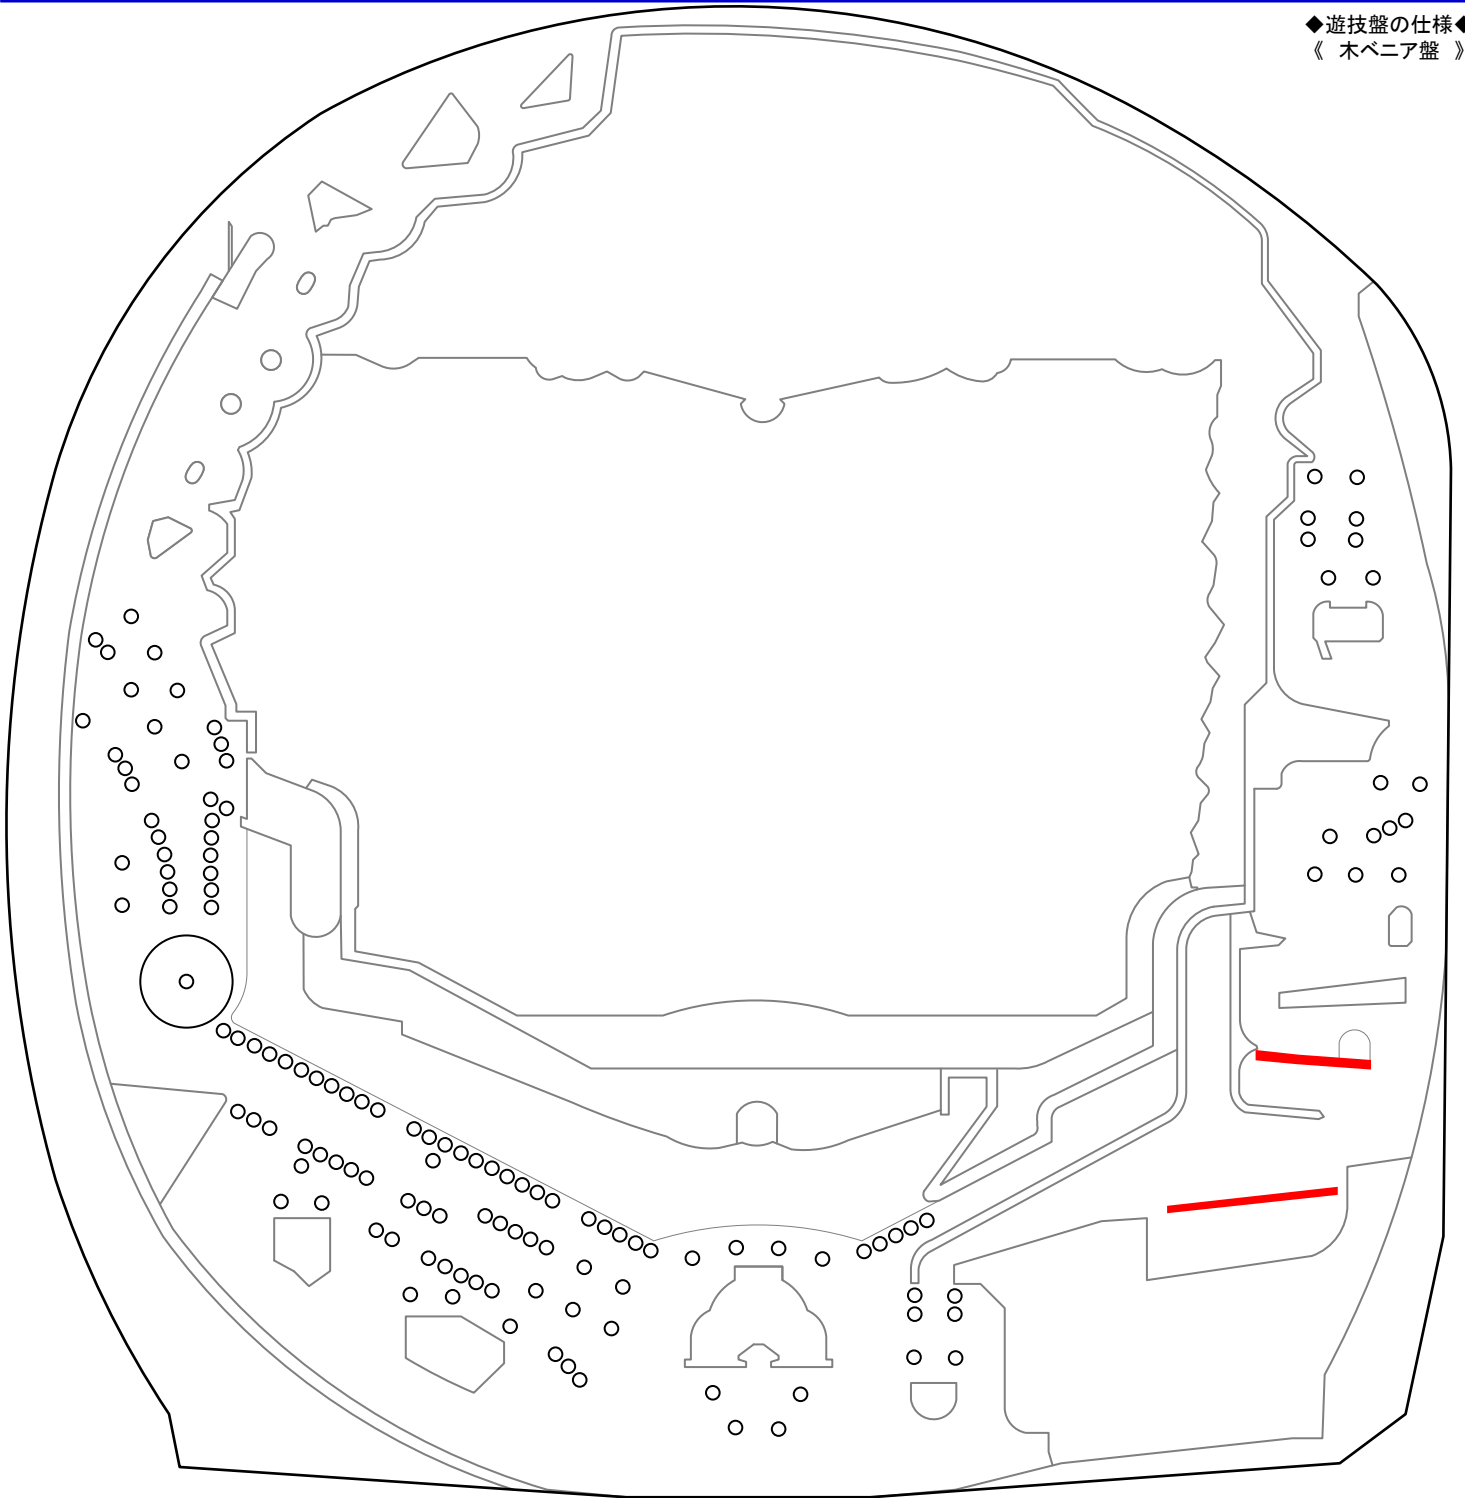

◆遊技盤の仕様◆  
《 木ベニア盤 》

M E M O

A series of horizontal lines for taking notes, starting below the 'MEMO' header and ending above the footer.