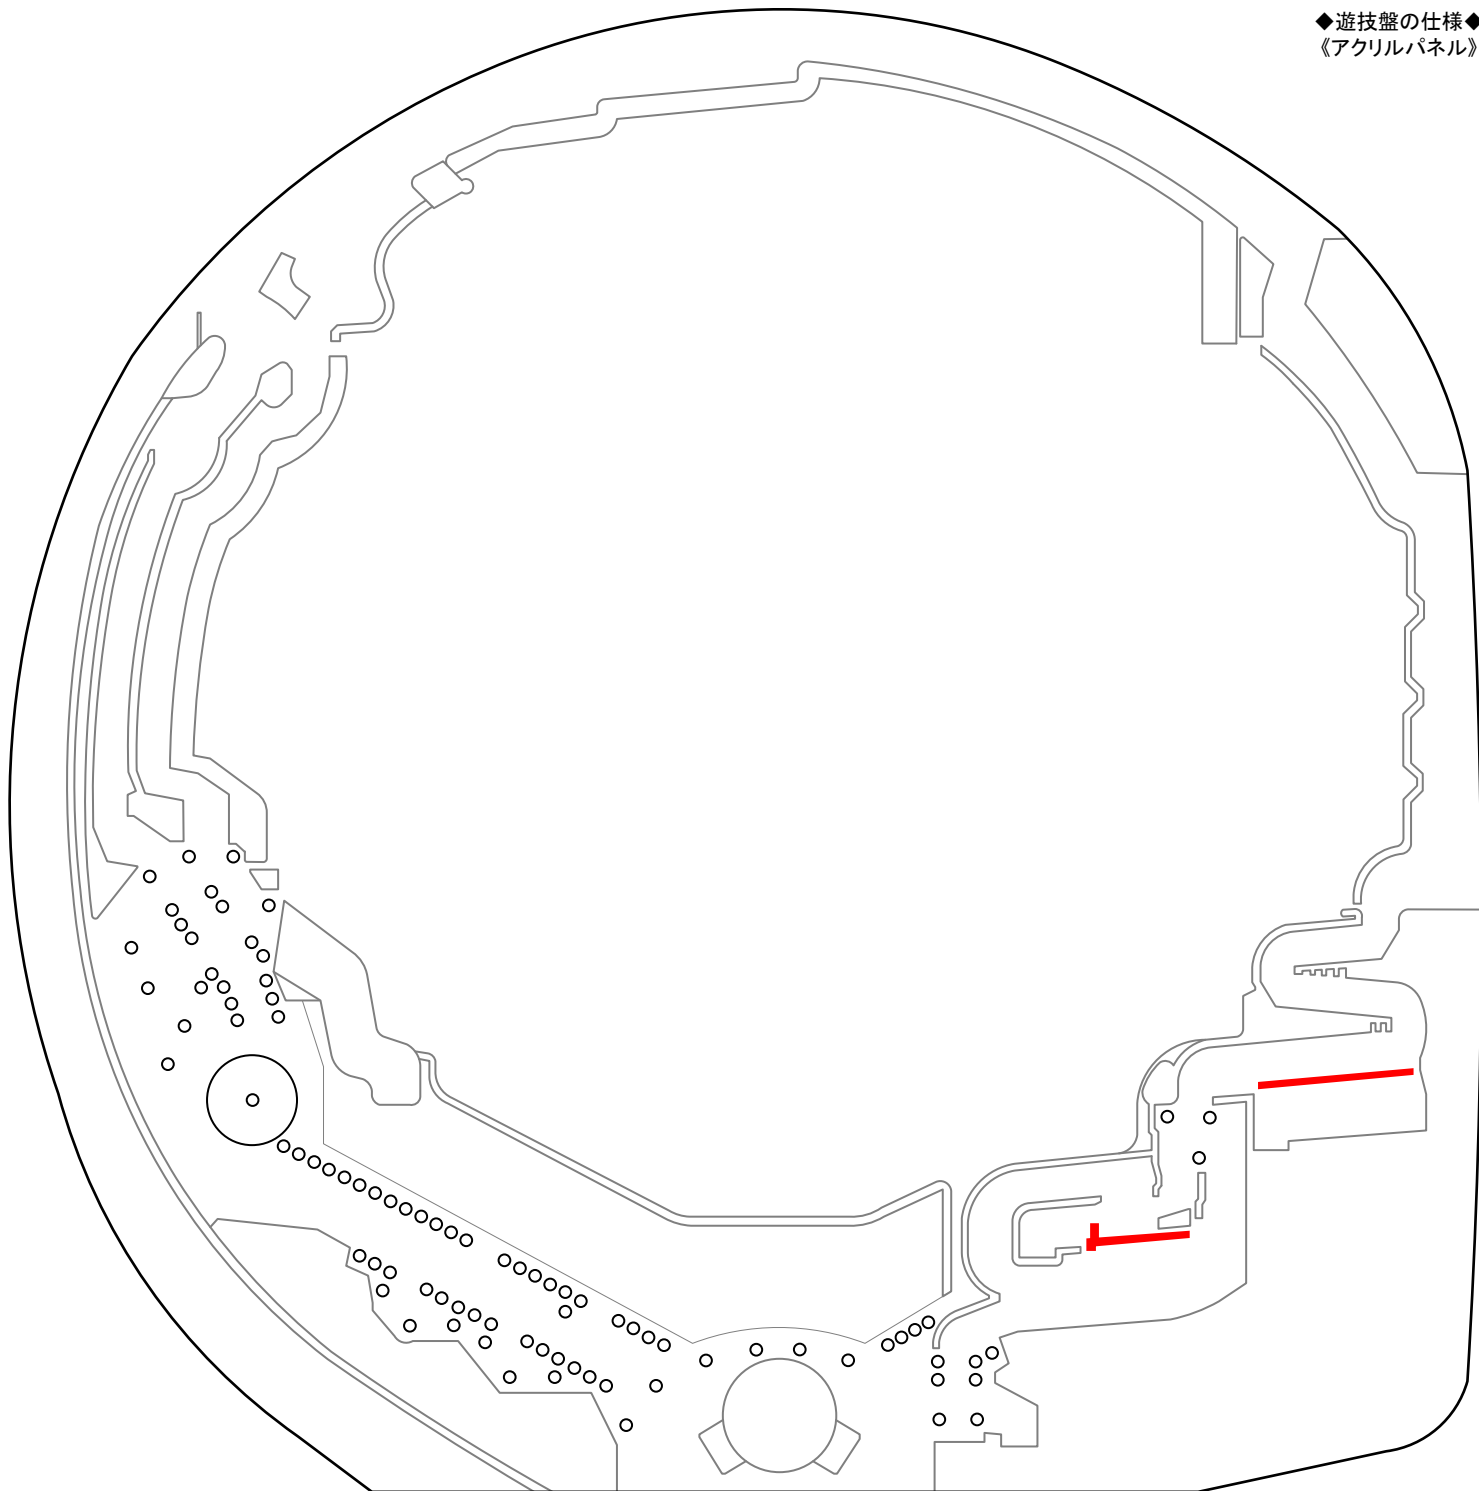

◆遊技盤の仕様◆
《アクリルパネル》

M E M O

Handwritten notes area with horizontal lines for text entry.