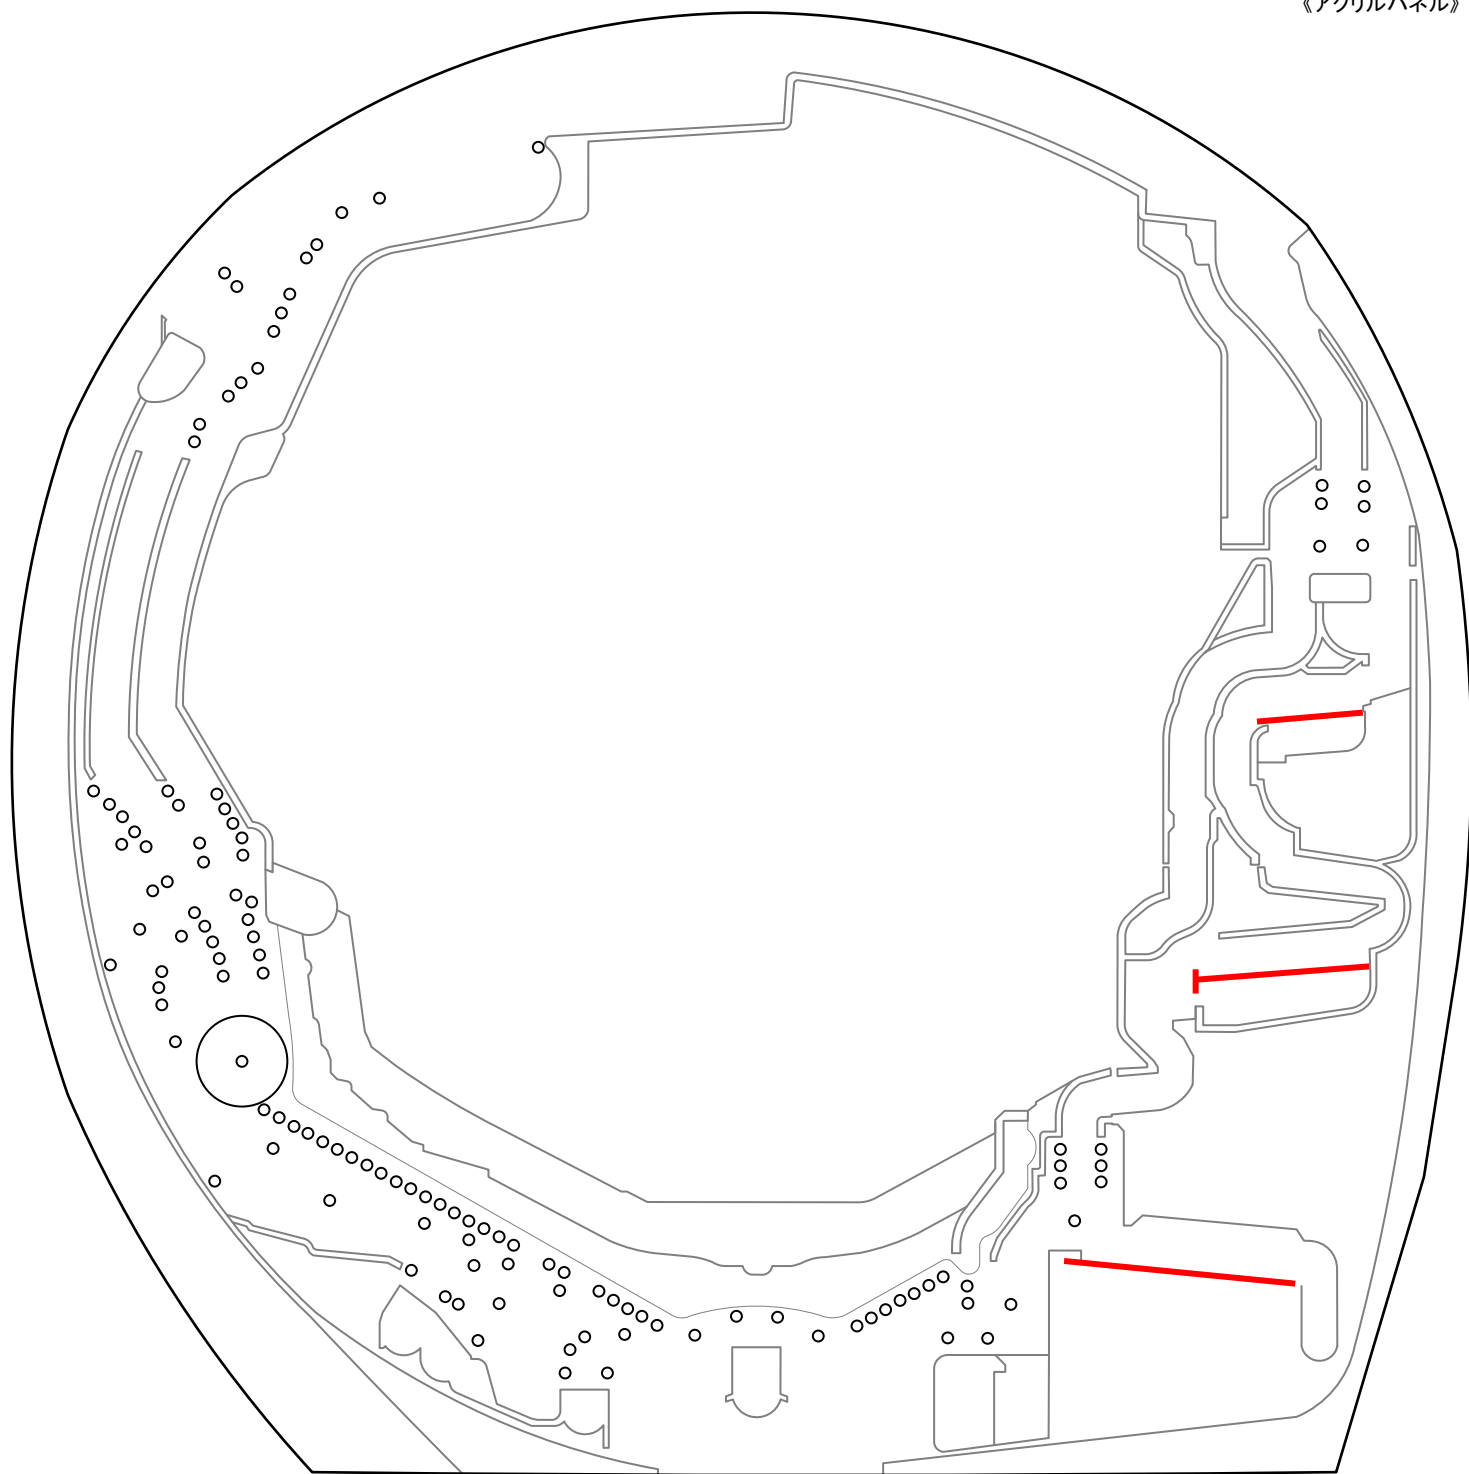

◆遊技盤の仕様◆
《アクリルパネル》

M E M O

Handwritten notes area with horizontal lines for text entry.