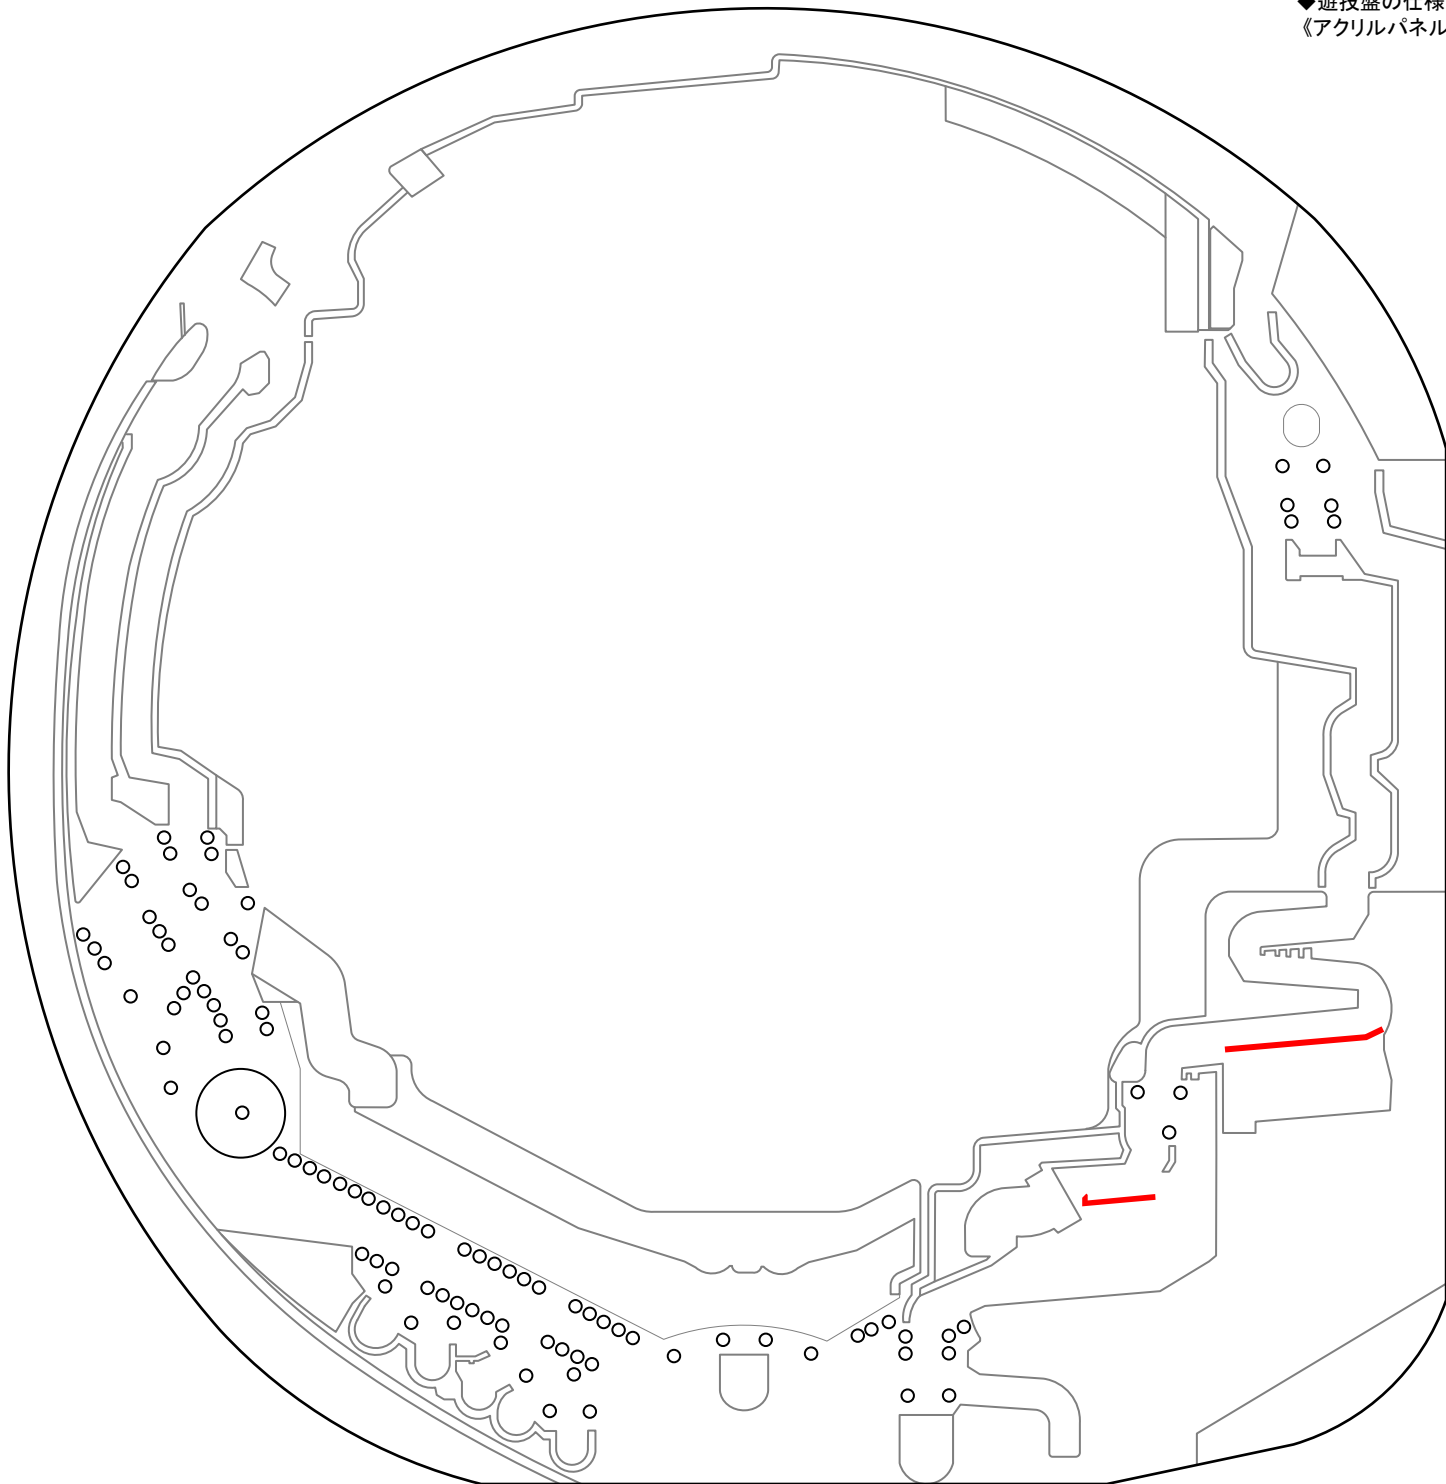

◆遊技盤の仕様◆  
《アクリルパネル》

M E M O

Handwritten notes area with horizontal lines for text entry.