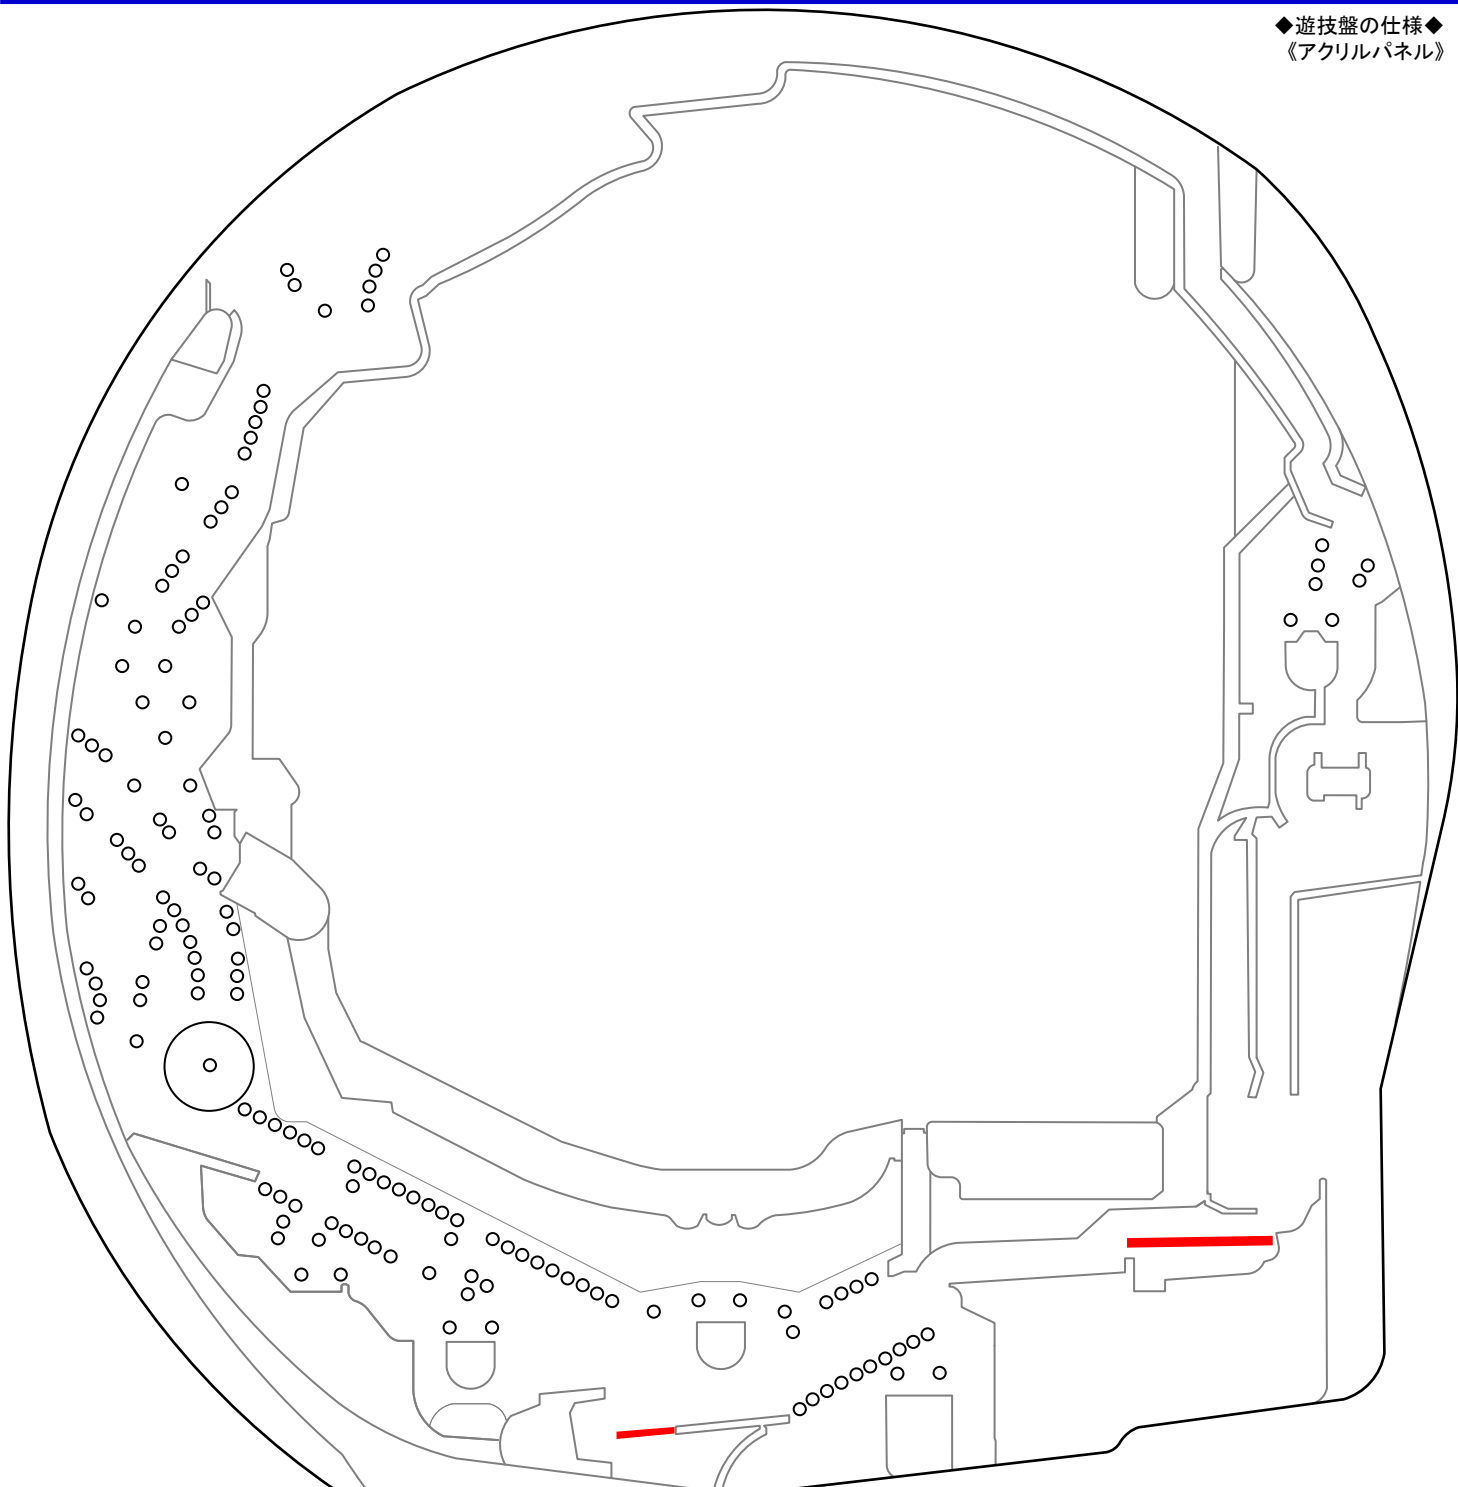

◆遊技盤の仕様◆
《アクリルパネル》

M E M O

Handwritten notes area with horizontal lines for text entry.